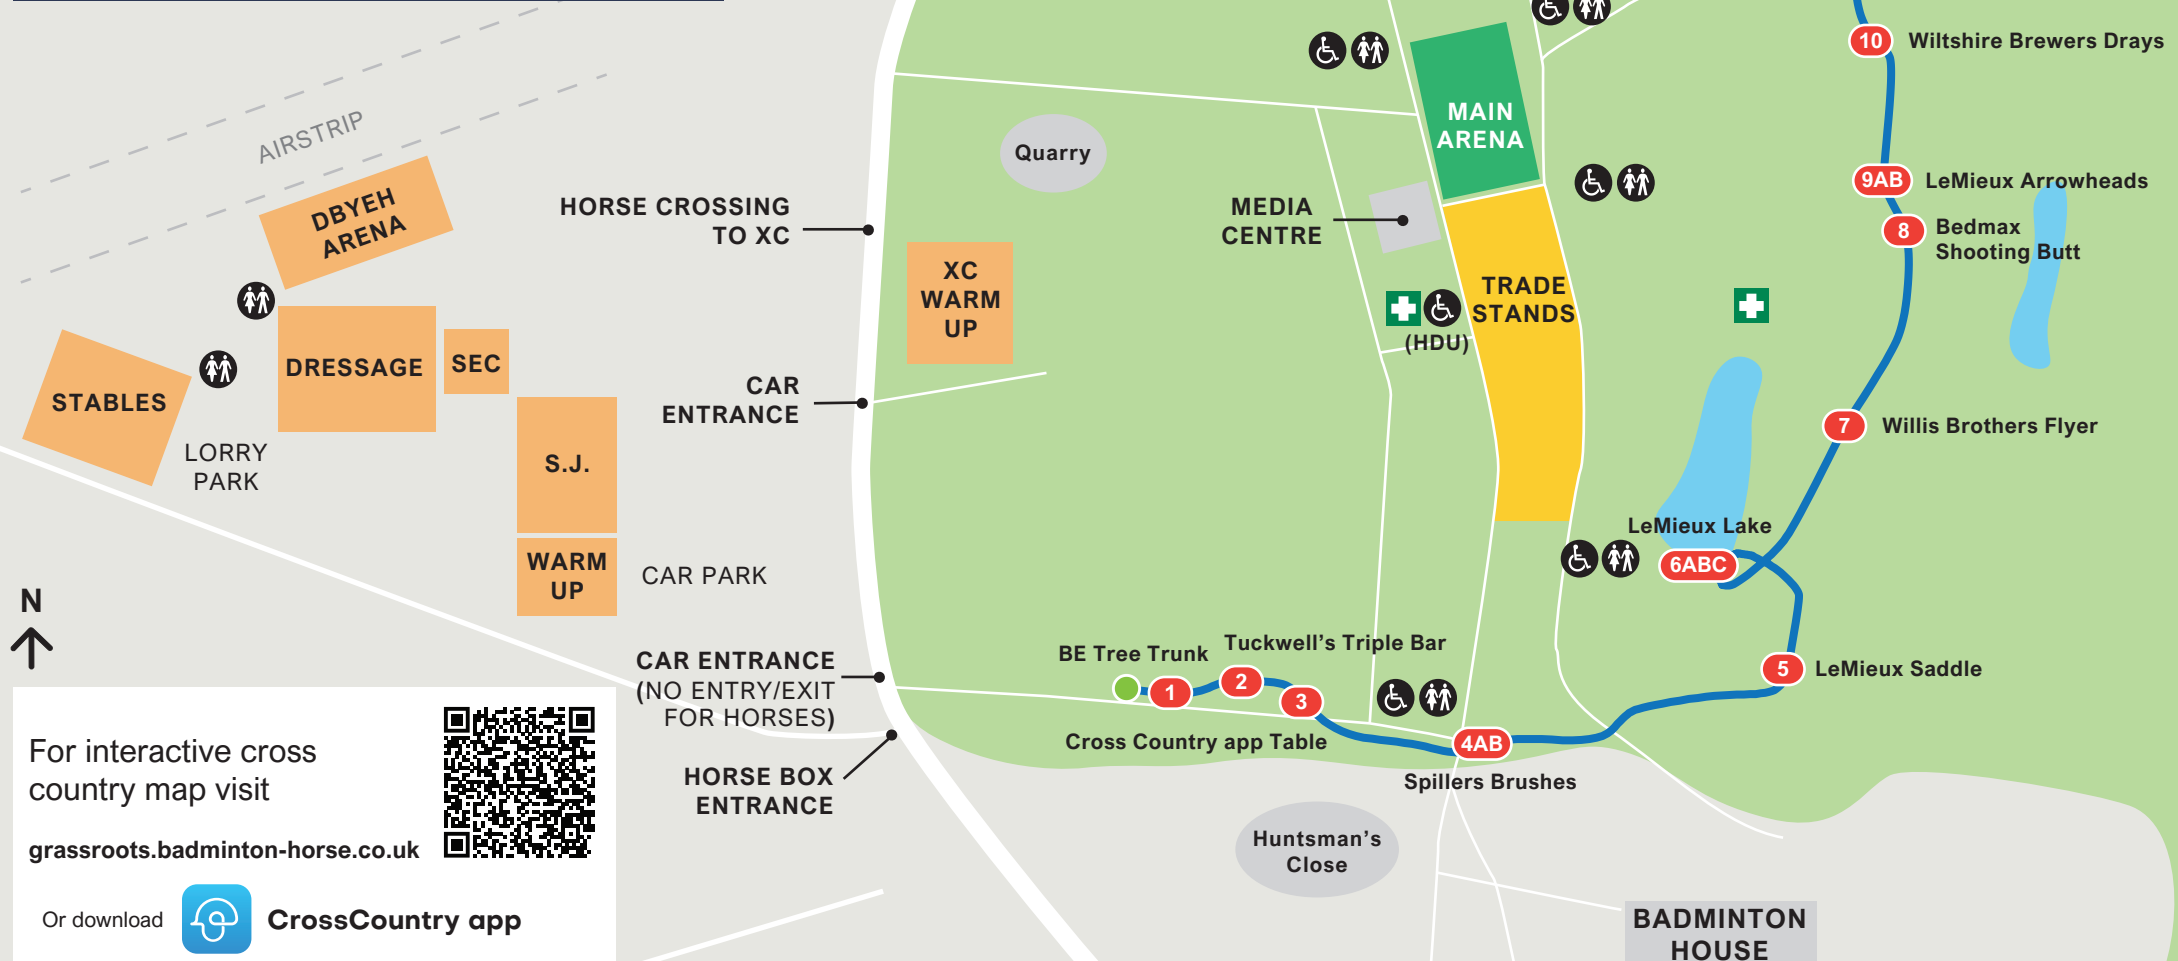

LeMieux GRASSROOTS CHAMPIONSHIPS

BADMINTON 5th-6th MAY 2026

Course Map 2026

Class	Course Length Approx	Speed	Optimum Time
BE 90	3000m	450 m/min	To be announced
BE 100	3000m	475 m/min	on the day

For interactive cross country map visit

grassroots.badminton-horse.co.uk

Or download

CrossCountry app